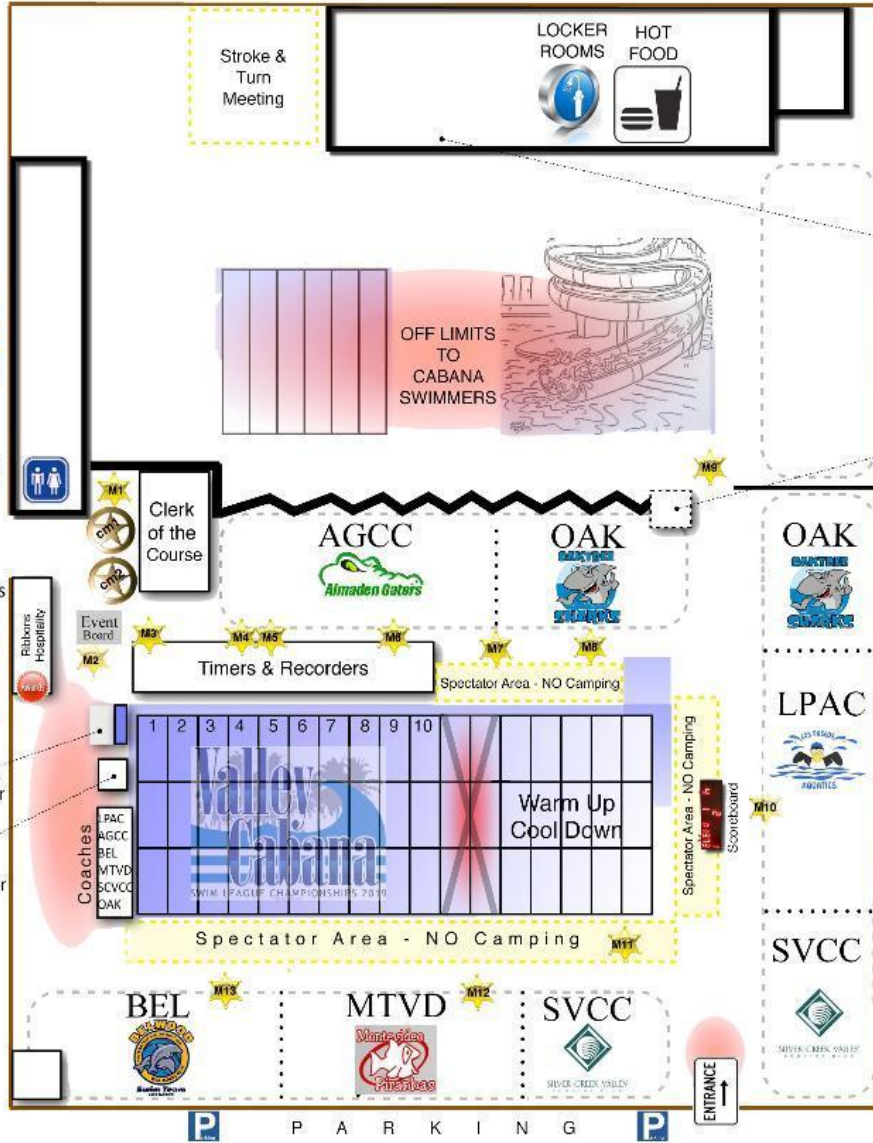

MORE PARKING

RESERVED PARKING

RESERVED PARKING

RESERVED PARKING

ENTRANCE

Programs

Starter & Computer Scorer

Announcer

Stroke & Turn Meeting

OFF LIMITS TO CABANA SWIMMERS

Northwest Designs of CALIFORNIA
Champs Apparel

Clerk of the Course

Timers & Recorders

Spectator Area - NO Camping

1	2	3	4	5	6	7	8	9	10		
Valley Cabana										Warm Up Cool Down	
SWIM LEAGUE CHAMPIONSHIPS 2019											

Spectator Area - NO Camping

Spectator Area - NO Camping

Coaches

- PAC
- AGCC
- BEL
- MTVD
- SVCC
- OAK

Event Board

Restrooms Hospitality

FIRST AID

ENTRANCE

P A R K I N G